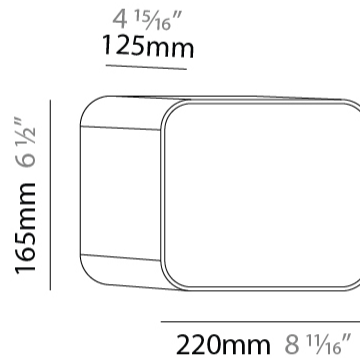

CUBE SURFACE

D72000-

base number   Color   Finish
Temperature   Options

1. To build a product code in our configurator select the specify button on the base model # product page
2. To build a manual product code on this datasheet choose from the options listed below in blue font and add the suffix to the base model #

GENERAL

Series: Cube
Brand: Tunto
Division: Design
Mounting Type: Surface
Mounting Location: Wall / Ceiling
Subcategory: Ambient

PHYSICAL

Shape: Rectangle
Length (mm): 220
Length (in): $8 \frac{11}{16}$
Height (mm): 165
Depth (mm): 125
Height (in): $6 \frac{1}{2}$
Depth (in): $4 \frac{15}{16}$
Light Distribution: Direct
Diffuser: Opal
Fixture Finish: BIR / OAK / WAL
Fixture Material: Wood

ELECTRICAL

Lamp Type: LED (Zhaga Standard)
Input Wattage (W): 11
Dimming: Tri-Mode (Non-Dimming and Phase Dimming (120Vac only) and 0-10V Dimming)
Driver Included: Yes
Driver Location: Integrated
Driver Type: Constant Current - Universal
Driver Class: Class 2
Input Voltage (V): 120 - 277
Constant Current (MA): 700

LED

Color Temperature (°K): 2700 / 3000 / 4000
Nominal Lumen (lm): 440
CRI: >93 CRI
Lamp Life (hrs): 50000

OPTICAL

RATINGS AND CERTIFICATIONS

Certified By: Certified for North American Standards
IP rating: IP20